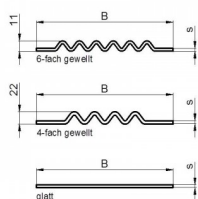

Sleeves accessories

Popis

Ventilation Components Sleeves

PVC-soft

| # | mm | description |
|---|-------|--------------------------|
| 1 | 150x3 | 30 m, corrugated, 6-fold |
| 2 | 150x6 | 15 m, corrugated, 4-fold |
| 3 | 100x2 | |
| 4 | 150x3 | 30 m, corrugated, 6-fold |

PP-Basis

| # | mm | description |
|---|-------|--------------------------|
| 1 | 150x3 | 30 m, corrugated, 6-fold |
| 2 | 150x6 | 15 m, corrugated, 4-fold |
| 3 | 100x2 | |
| 4 | 150x3 | 30 m, corrugated, 6-fold |

PVC-soft2

| # | mm | description |
|---|-------|--------------|
| 1 | 150x3 | 30 m, smooth |
| 2 | 150x6 | |
| 3 | 100x2 | 30 m, smooth |
| 4 | 150x3 | 30 m, smooth |

PP-Basis2

| # | mm | description |
|---|-------|--------------|
| 1 | 150x3 | 30 m, smooth |
| 2 | 150x6 | |
| 3 | 100x2 | 30 m, smooth |
| 4 | 150x3 | 30 m, smooth |