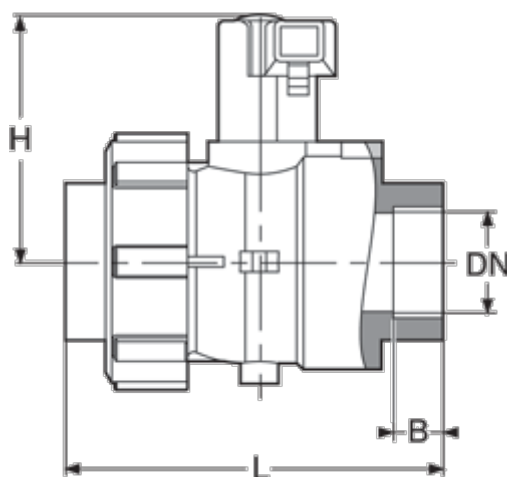

IBC's PE-HD ball valve, BSP threaded outlet, single union, PPGF BSP threaded socket

EPDM

#	d (mm)	DN (mm)	DN (inch)	L (mm)	H (mm)	B (mm)
1	63	50	2"	183	118	26

FPM

#	d (mm)	DN (mm)	DN (inch)	L (mm)	H (mm)	B (mm)
1	63	50	2"	183	118	26