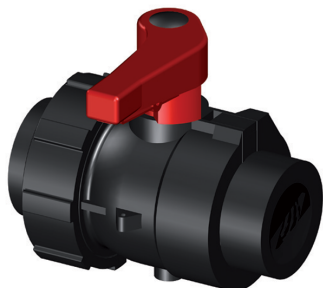

IBC's PE-HD ball valve, BSP threaded outlet, single union, PPGF BSP threaded socket

EPDM

#	d (mm)	DN (mm)	DN (inch)	L (mm)	H (mm)	B (mm)
1	63	50	2"	183	118	26

FPM

#	d (mm)	DN (mm)	DN (inch)	L (mm)	H (mm)	B (mm)
1	63	50	2"	183	118	26