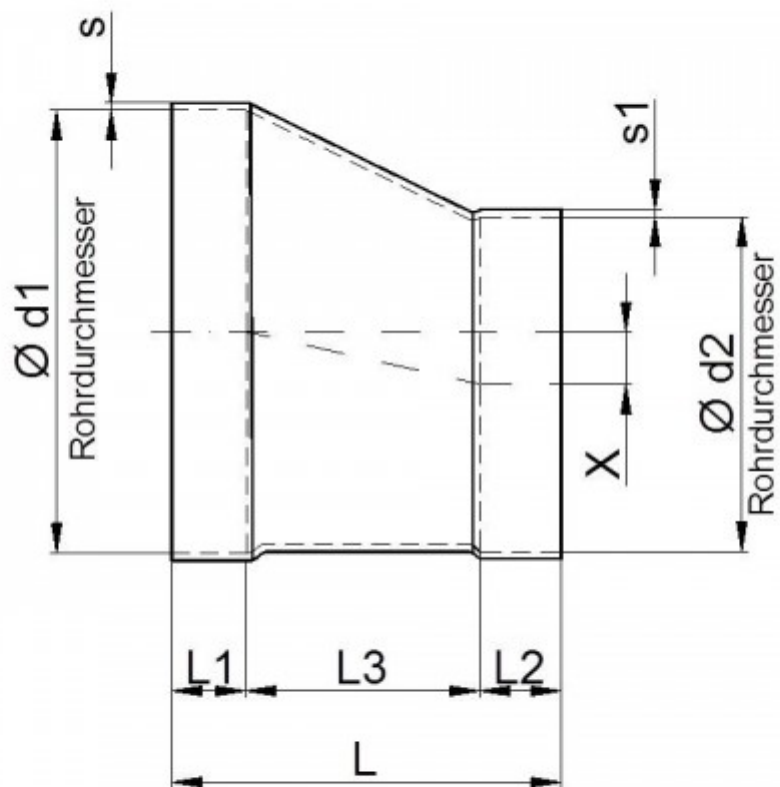

PVC-UV

#	d1 x d2	L	L1	L2	L3	X	s	s1
1	0700-0315	825	90	50	685	192,5	6,0	3,0
2	0700-0355	765	90	50	625	172,5	6,0	4,0
3	0700-0400	695	90	60	545	150,0	6,0	4,0
4	0700-0450	605	90	60	455	125,0	6,0	4,0
5	0700-0500	515	90	60	365	100,0	6,0	4,0
6	0700-0560	*	*	*	*	*	*	*
7	0700-0600	355	90	70	195	50,0	6,0	5,0
8	0700-0630	*	*	*	*	*	*	*
9	0710-0315	*	*	*	*	*	*	*
10	0710-0355	*	*	*	*	*	*	*
11	0710-0400	*	*	*	*	*	*	*
12	0710-0450	*	*	*	*	*	*	*
13	0710-0500	*	*	*	*	*	*	*
14	0710-0560	*	*	*	*	*	*	*
16	0710-0630	*	*	*	*	*	*	*
17	0710-0700	*	*	*	*	*	*	*
18	0800-0355	945	100	50	795	222,5	6,0	4,0
19	0800-0400	880	100	60	720	200,0	6,0	4,0
20	0800-0450	785	100	60	625	175,0	6,0	4,0
21	0800-0500	700	100	60	540	150,0	6,0	4,0
22	0800-0560		*	*	*	*	*	*
23	0800-0600	535	100	70	365	100,0	6,0	5,0
24	0800-0630	*	*	*	*	*	*	*
25	0800-0700	390	100	90	200	50,0	6,0	6,0
26	0800-0710	*	*	*	*	*	*	*
27	0900-0450	970	110	60	800	225,0	7,0	4,0
28	0900-0500	885	110	60	715	200,0	7,0	4,0
30	0900-0600	715	110	65	540	150,0	7,0	5,0
31	0900-0630	*	*	*	*	*	*	*
32	0900-0700	570	110	90	370	100,0	7,0	6,0
33	0900-0710	*	*	*	*	*	*	*
34	0900-0800	410	110	100	200	50,0	7,0	6,0

Technické údaje o produktech nejsou závazné. Konstrukční a rozměrové změny vyhrazeny.
Přeloženo z originálu výrobce.

Farprosys, s.r.o.
email: info@farprosys.com
tel. +420 728 757 770
www.atexventilatory.cz