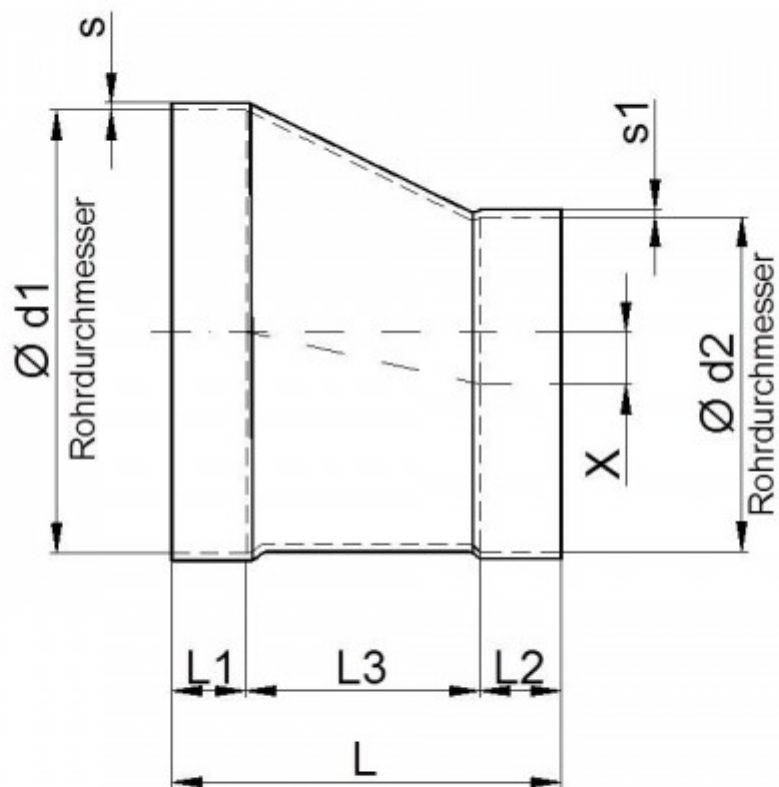

PVC-UV

#	d1 x d2	L	L1	L2	L3	X	s	s1
1	0700-0315	825	90	50	685	192,5	6,0	3,0
2	0700-0355	765	90	50	625	172,5	6,0	4,0
3	0700-0400	695	90	60	545	150,0	6,0	4,0
4	0700-0450	605	90	60	455	125,0	6,0	4,0
5	0700-0500	515	90	60	365	100,0	6,0	4,0
6	0700-0560	*	*	*	*	*	*	*
7	0700-0600	355	90	70	195	50,0	6,0	5,0
8	0700-0630	*	*	*	*	*	*	*
9	0710-0315	*	*	*	*	*	*	*
10	0710-0355	*	*	*	*	*	*	*
11	0710-0400	*	*	*	*	*	*	*
12	0710-0450	*	*	*	*	*	*	*
13	0710-0500	*	*	*	*	*	*	*
14	0710-0560	*	*	*	*	*	*	*
16	0710-0630	*	*	*	*	*	*	*
17	0710-0700	*	*	*	*	*	*	*
18	0800-0355	945	100	50	795	222,5	6,0	4,0
19	0800-0400	880	100	60	720	200,0	6,0	4,0
20	0800-0450	785	100	60	625	175,0	6,0	4,0
21	0800-0500	700	100	60	540	150,0	6,0	4,0
22	0800-0560		*	*	*	*	*	*
23	0800-0600	535	100	70	365	100,0	6,0	5,0
24	0800-0630	*	*	*	*	*	*	*
25	0800-0700	390	100	90	200	50,0	6,0	6,0
26	0800-0710	*	*	*	*	*	*	*
27	0900-0450	970	110	60	800	225,0	7,0	4,0
28	0900-0500	885	110	60	715	200,0	7,0	4,0
30	0900-0600	715	110	65	540	150,0	7,0	5,0
31	0900-0630	*	*	*	*	*	*	*
32	0900-0700	570	110	90	370	100,0	7,0	6,0
33	0900-0710	*	*	*	*	*	*	*
34	0900-0800	410	110	100	200	50,0	7,0	6,0

Technické údaje o produktech nejsou závazné. Konstrukční a rozměrové změny vyhrazeny.
Přeloženo z originálu výrobce.

Farprosys, s.r.o.
email: info@farprosys.com
tel. +420 728 757 770
www.atexventilatory.cz